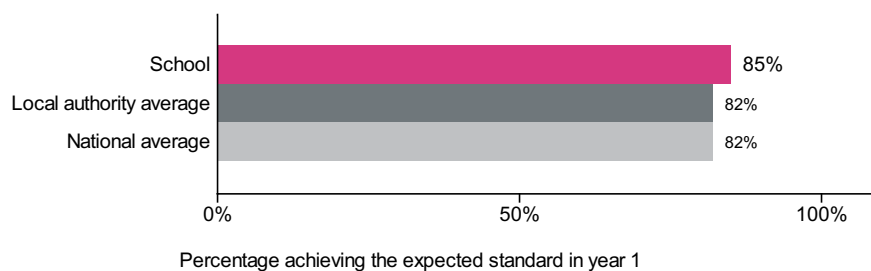

Wensley Fold CofE Primary Academy (URN: 139514)

This is a new academy which opened on 1 April 2013.

Go to [Wensley Fold (VC) Church of England Primary School](#) for the previous record.

Phonics year 1 screening check

This is provisional data for 2018/19. CLA data is not currently available, therefore we are not currently publishing breakdowns of data such as disadvantaged which appeared previously. This information will be included in a later release.

Percentage achieving the expected standard in phonics

Number of pupils = 60