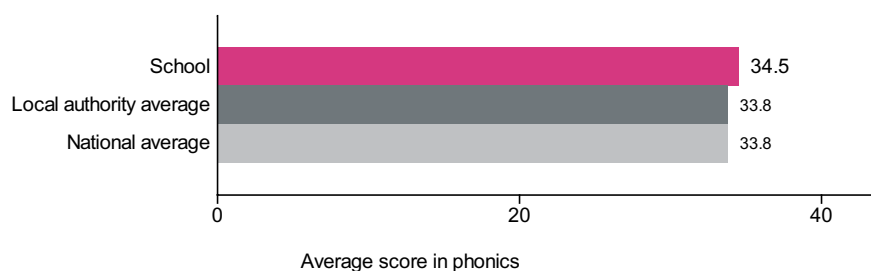

This is provisional data for 2018/19. CLA data is not currently available, therefore we are not currently publishing breakdowns of data such as disadvantaged which appeared previously. This information will be included in a later release.

Percentage achieving the expected standard in phonics

Number of pupils = 60

Phonics average score

Number of pupils = 60

Attainment in phonics by mark

Number of pupils = 60

Attainment in phonics by %

Number of pupils = 60